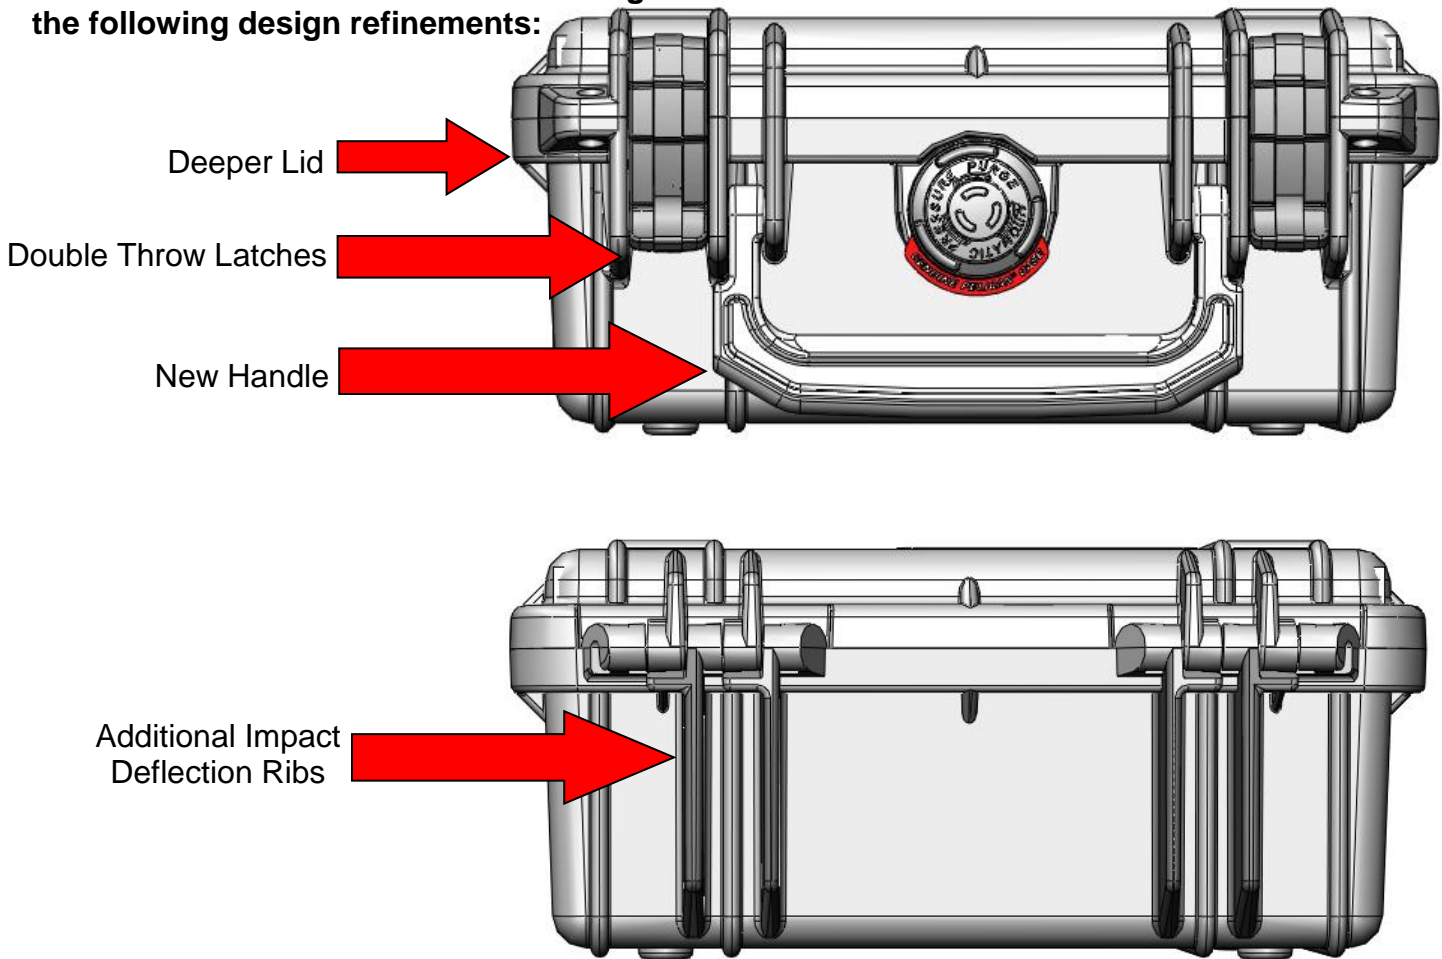

DATE: SEPTEMBER 3, 2014

TITLE: PELI 1120 CASE DESIGN REFINEMENTS

PRODUCTS AFFECTED: PELI 1120 CASE

DETAILS: The Peli 1120 Case has undergone the following design refinements:

| Prior Internal Dimensions |       |        | New Internal Dimensions |       |        |
|---------------------------|-------|--------|-------------------------|-------|--------|
| Length                    | Width | Height | Length                  | Width | Height |
| 7.25"                     | 4.75" | 3.06"  | 7.46"                   | 4.96" | 3.33"  |
| Prior External Dimensions |       |        | New External Dimensions |       |        |
| Length                    | Width | Height | Length                  | Width | Height |
| 8.12"                     | 6.56" | 3.56"  | 8.41"                   | 6.76" | 3.87"  |