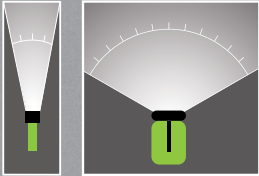

AUSTRALIA

Pelican Products Pty Ltd
Suite 2.33, Platinum West
4 Ilya Avenue, Erina NSW 2250
Tel: +612 4367 7022
Fax: +612 4367 7066
info.Australia@pelican.com

Free postcards with
your logo imprint:
Pelican.com/dealers

THE NEW PELICAN™ 9455 RALS

The danger zone never looked so bright. With a Class I Division 1 certification and up to 1600 lumens, now you can take remote area lighting to hazardous areas around the globe (IECEX ia, Zone 0 certified). With a mast that reaches close to 91 cm and a head that rotates 360°, the Pelican™ 9455 RALS gives you full control to adjust the light. And with up to 10 hours of output on a single charge, the Pelican™ 9455 RALS works overtime.

The 125° beam spread lights up the entire work area so you see the work at hand and the peripheral hazards around you, leading to better situational awareness.

SEE PELICAN.COM/
WARRANTY FOR FULL DETAILS

PELICANAUSTRALIA.COM

DESIGNED IN

USA