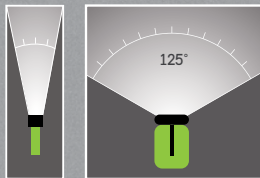

USA

Pelican Products, Inc.
23215 Early Avenue
Torrance, CA 90505
Tel 310-326-4700
Fax 310-326-3311
Toll Free 800-473-5422

Free postcards with
your logo imprint:
Pelican.com/dealers

THE NEW PELICAN™ 9455 RALS

The danger zone never looked so bright. With a Class I Division 1 certification and up to 1600 lumens, now you can take remote area lighting to hazardous areas around the globe (IECEx ia, Zone 0 certified). With a mast that reaches close to 3 feet and a head that rotates 360°, the Pelican™ 9455 RALS gives you full control to adjust the light. And with up to 10 hours of output on a single charge, the Pelican™ 9455 RALS works overtime.

The 125° beam spread lights up the entire work area so you see the work at hand and the peripheral hazards around you, leading to better situational awareness.

SEE PELICAN.COM/WARRANTY FOR FULL DETAILS

PELICAN.COM

DESIGNED IN

USA