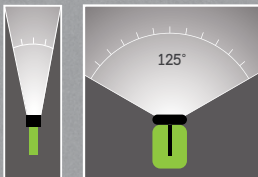

USA

Pelican Products, Inc.
23215 Early Avenue
Torrance, CA 90505
Tel 310-326-4700
Fax 310-326-3311
Toll Free 800-473-5422

CANADA

Pelican Products ULC
10221-184th Street
Edmonton, Alberta T5S 2J4
Tel +780-481-6076
Fax +780-481-9586
Toll Free 866-273-5422

Free postcards with
your logo imprint:
Pelican.com/dealers

THE NEW PELICAN™ 9455 RALS

The danger zone never looked so bright. With a Class I Division 1 certification and up to 1600 lumens, now you can take remote area lighting to hazardous areas around the globe (IECEx ia, Zone 0 certified). With a mast that reaches close to 3 feet and a head that rotates 360°, the Pelican™ 9455 RALS gives you full control to adjust the light. And with up to 10 hours of output on a single charge, the Pelican™ 9455 RALS works overtime.

The 125° beam spread lights up the entire work area so you see the work at hand and the peripheral hazards around you, leading to better situational awareness.

SEE PELICAN.COM/WARRANTY FOR FULL DETAILS

PELICAN.CA

DESIGNED IN

USA