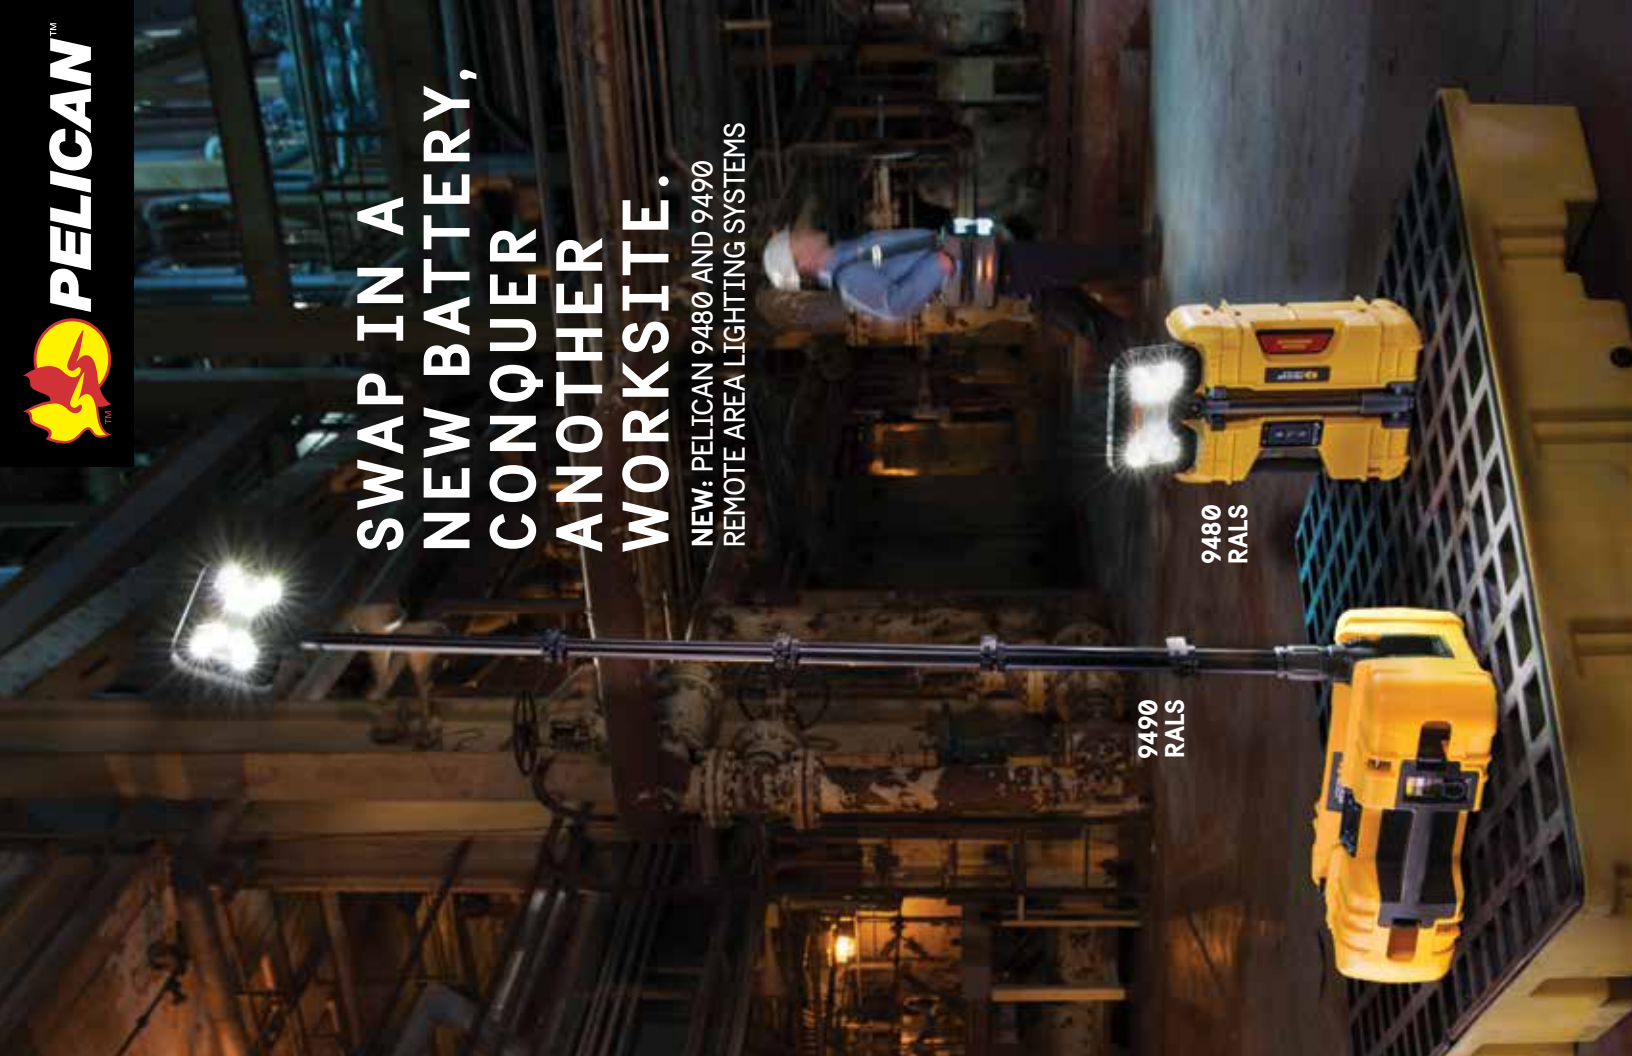

SWAP IN A NEW BATTERY, CONQUER ANOTHER WORKSITE.

NEW: PELICAN 9480 AND 9490
REMOTE AREA LIGHTING SYSTEMS

9490
RALS

9480
RALS

NEW: Pelican™ 9480 and 9490 Remote Area Lighting Systems

With Pelican's quick release swappable Power Pack (12 volt power supply), you'll have continuous light through your entire shift. Illuminate confined spaces or deploy the mast with its 340° articulating head to light large work areas. Both models come with a detachable shoulder strap to help you move quickly to the next worksite.