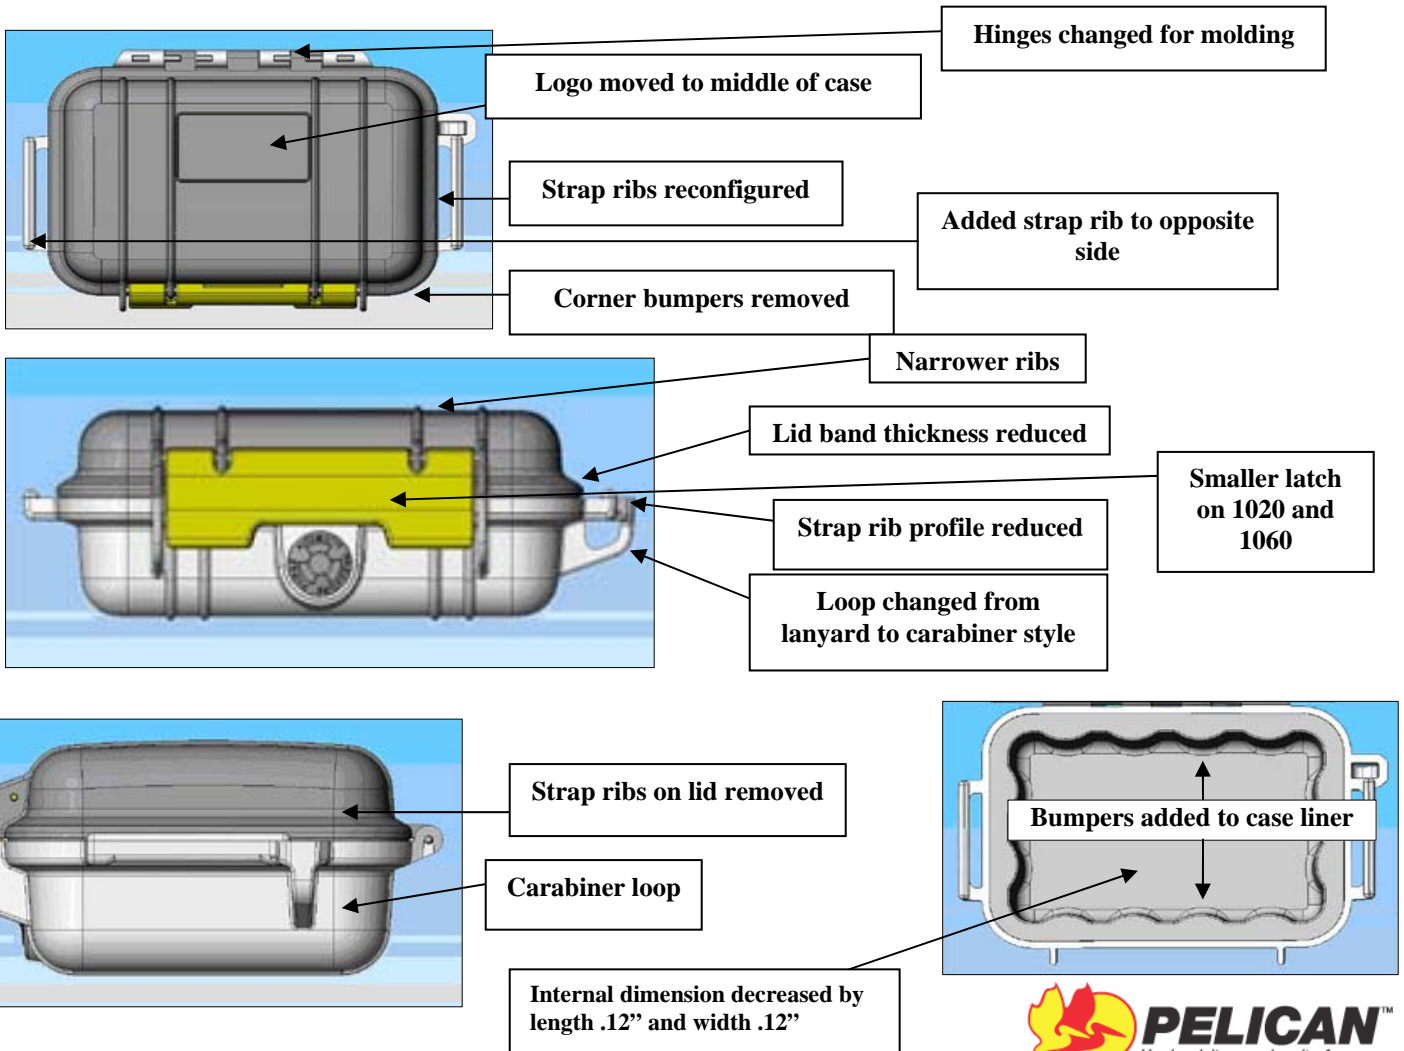

* iPod is a registered trademark of Apple Computer Inc.