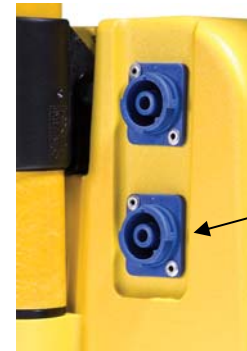

- Added more efficient LEDs

- **New array - 6 LEDs**
- **Same lumen output:**
 - 2,000 in High
 - 1,000 in Low
- **Same run time:**
 - 8 hours in High
 - 15 hours in Low

- **Original array - 24 LEDs**
- **Lumen output:**
 - 2,000 in High
 - 1,000 in Low
- **Run time:**
 - 8 hours in High
 - 15 hours in Low

- Replaced alternate proprietary power socket and added a 12 Volt socket

New socket

Original socket

New accessories available:

- Universal Charger – Catalog# 9438B
- Black and Yellow LED head modules – Catalog# 9434B
- 12-24v Vehicle Charger – Catalog# 9436B
- Socket Adapter Assembly – Catalog# 9433B
- Extension Cord – Catalog# 9437B